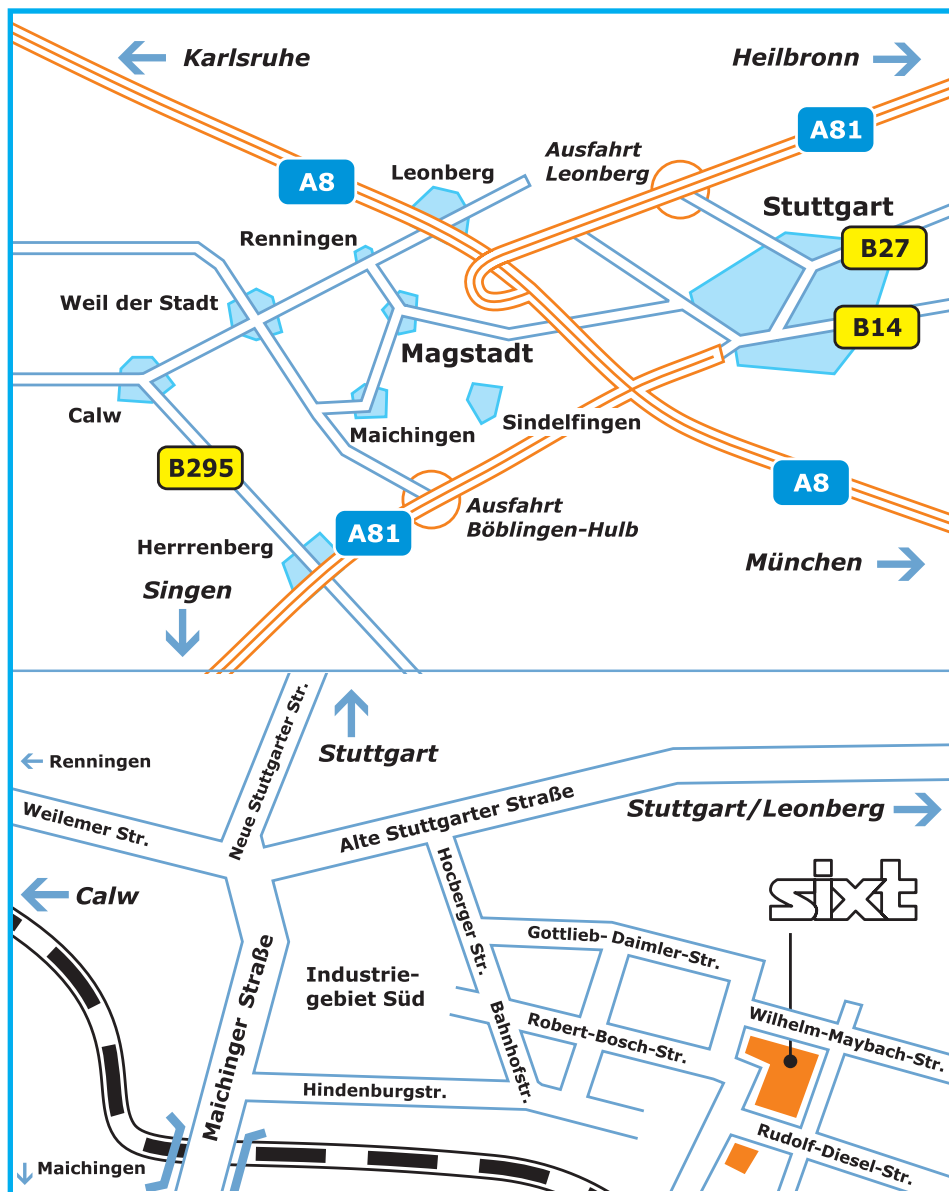

## From the direction of Karlsruhe (A8), Heilbronn (A81)

Exit Leonberg, and then to the right in the direction of Sindelfingen/Böblingen until you see the sign for Magstadt.

Straight through the forest in the direction of Magstadt. Along the main street (Neue Stuttgarter Str.) to the crossing Weilemer Straße. Turn left there through the narrowing in the direction of Maichingen.

At the end of the town, turn left before the railroad crossing (Hindenburgstr.), next left (Bahnhofstr.), next right (Robert-Bosch-Str.) to the end of the road.

## From the direction of Munich (A8), Singen (A81)

Coming from Munich onto the A81 in the direction of Singen at the junction Stuttgart. Take the exit Böblingen-Hulb and drive towards Calw. At the end of the motorway to the right in the direction of Calw. Take the next possibility right in the direction of Sindelfingen-Maichingen. Straight through Maichingen in the direction of Magstadt.

In Magstadt turn right after the railroad crossing (Hindenburgstr.), next left (Bahnhofstr.), next right (Robert-Bosch-Str.) to the end of the road.

We are looking forward to your visit.